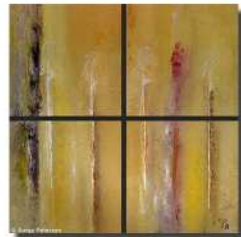

DECISION

4x, w: 50 cm, h: 50 cm

oil on canvas / pigments